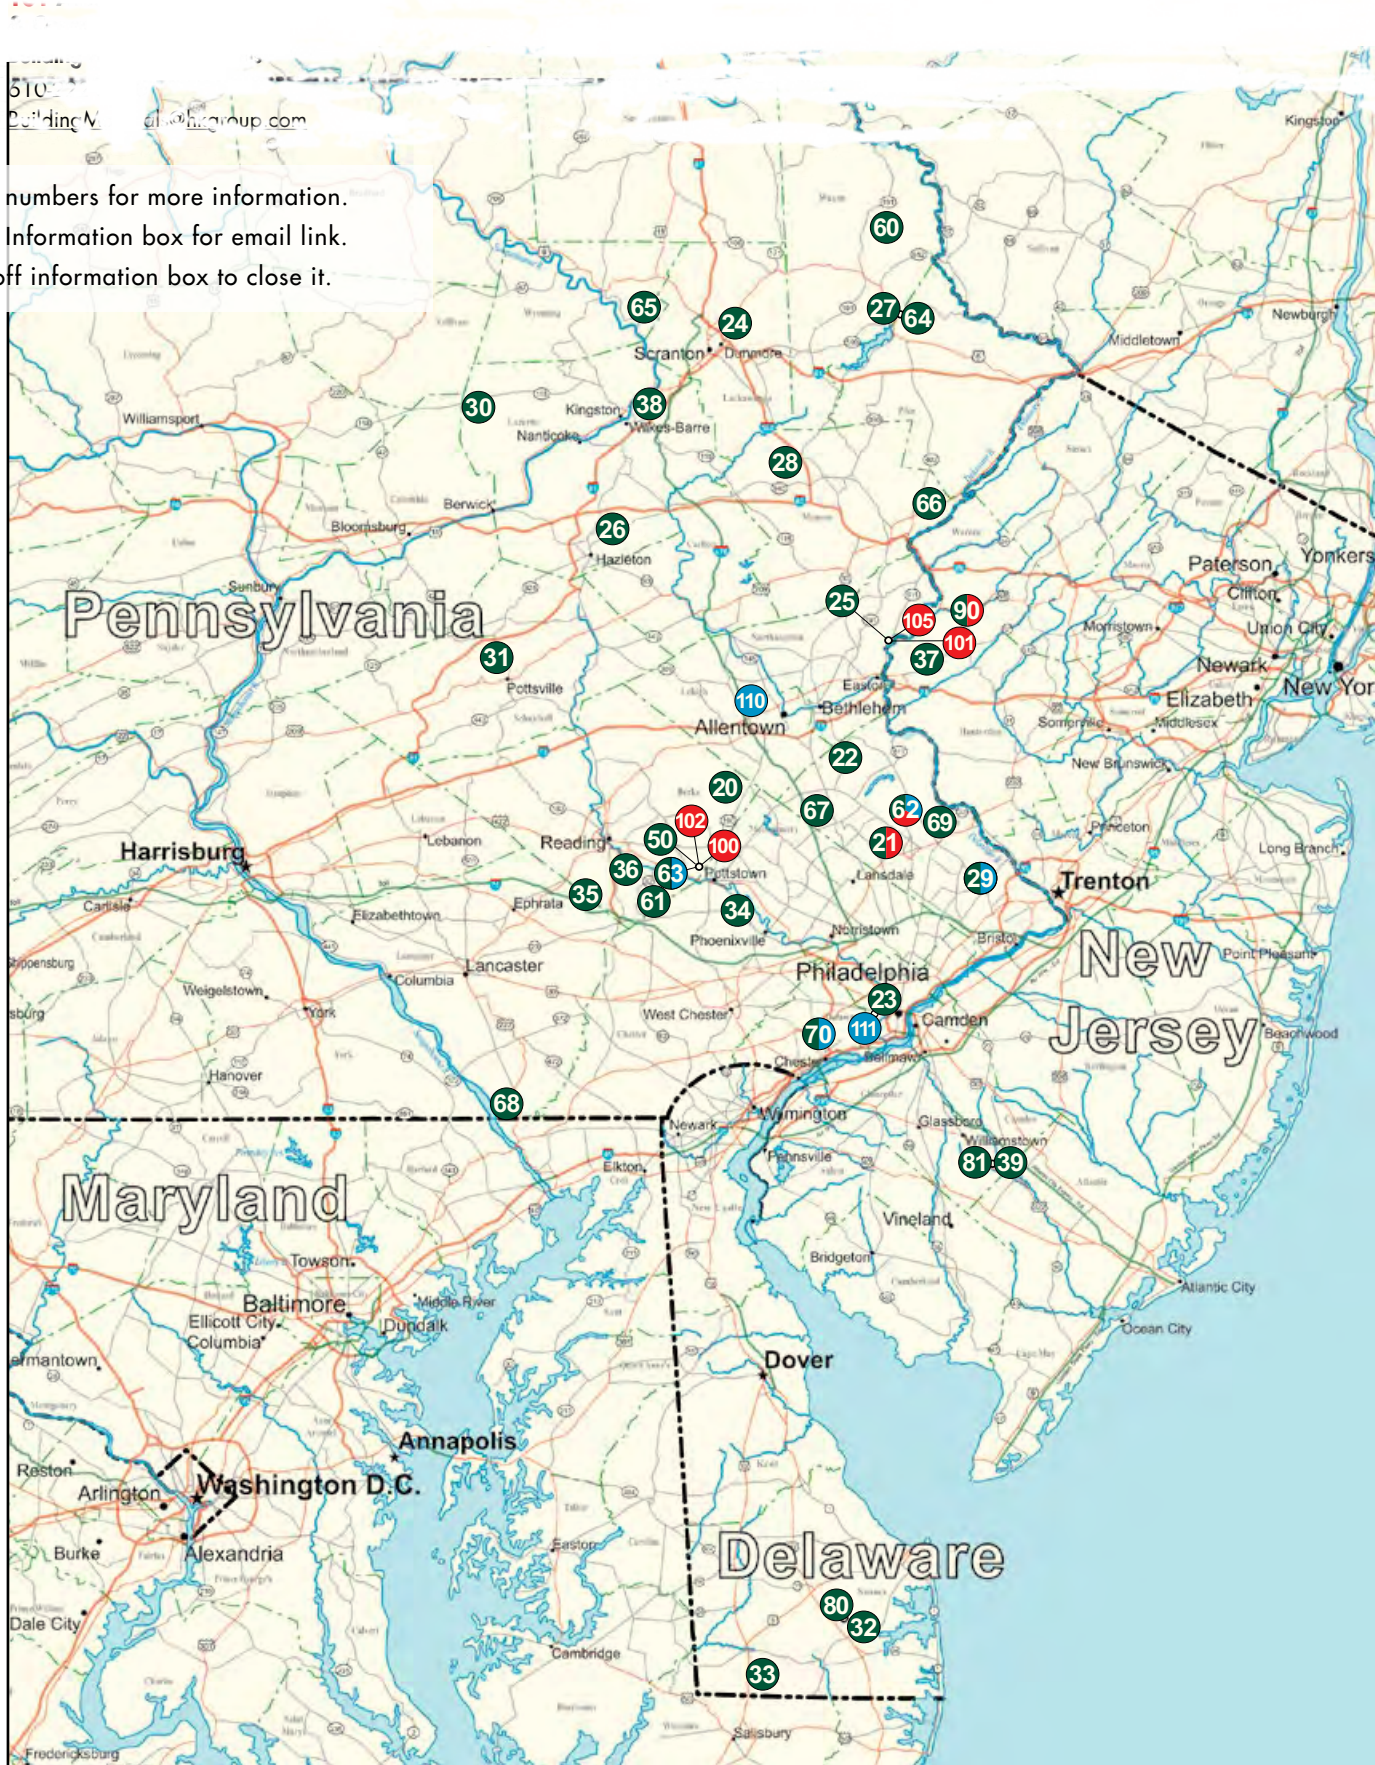

- Construction Materials
- Building Materials
- Soil Management & Materials Recycling

Click numbers for more information.
Click Information box for email link.
Roll off information box to close it.